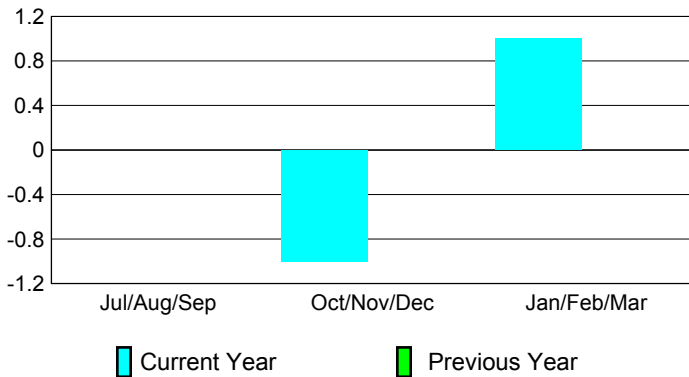

Comparison of Club Gain/Loss

Current Year Compared to the Previous Year