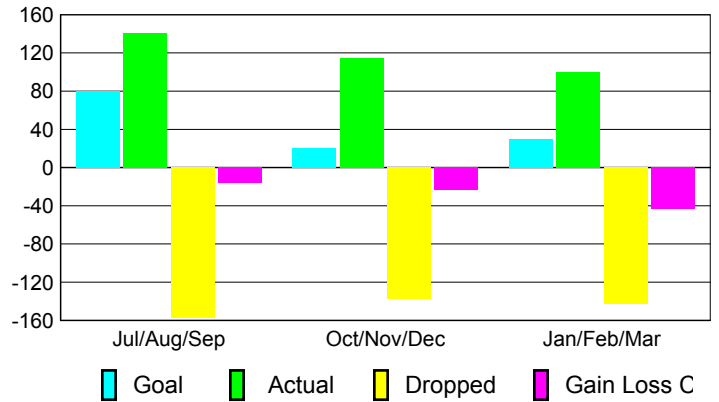

Membership Results 2008-2009

Goal, New, Dropped, Gain/Loss