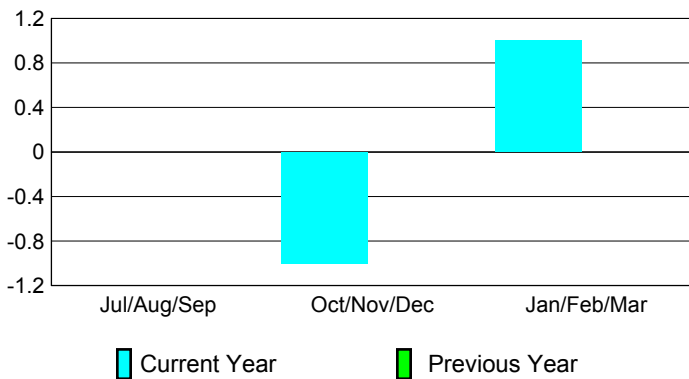

Comparison of Club Gain/Loss

Current Year Compared to the Previous Year