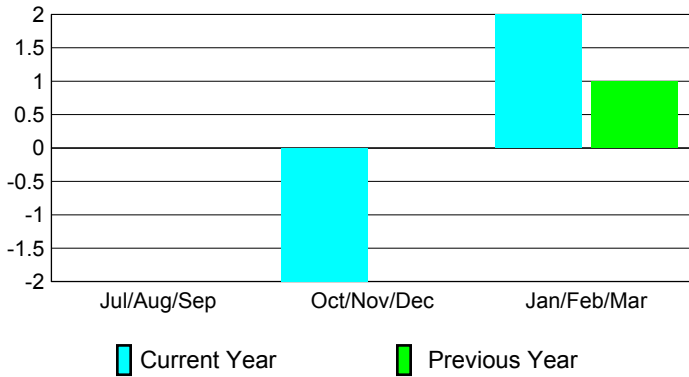

Comparison of Club Gain/Loss

Current Year Compared to the Previous Year