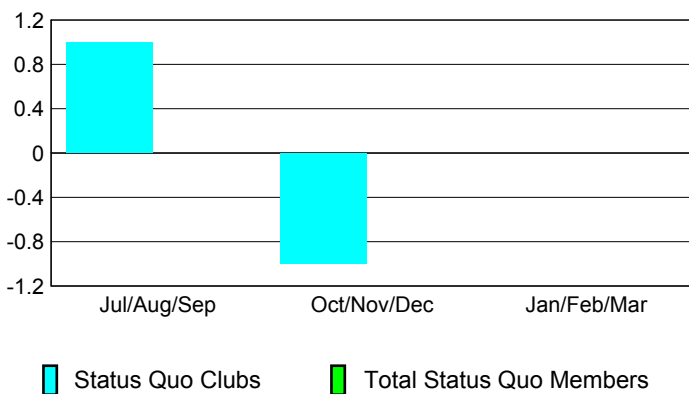

Club Results 2008-2009

Goal, New, Dropped, Gain/Loss

Comparison of Club Gain/Loss

Current Year Compared to the Previous Year

YTD Status Quo Clubs 2008-2009

Status Quo Clubs Compared to Status Quo Members

MEMBERSHIP

Membership Results 2008-2009

Membership 2007-2008

Month	Net Memb Goal	Actual New Memb	Actual Dropped Memb	Gain/Loss of Memb	Gain/Loss of Memb
Jul/Aug/Sep	30	196	-171	25	53
Oct/Nov/Dec	30	78	-193	-115	15
Jan/Feb/Mar	30	160	-140	20	-29
Totals	90	434	-504	-70	39