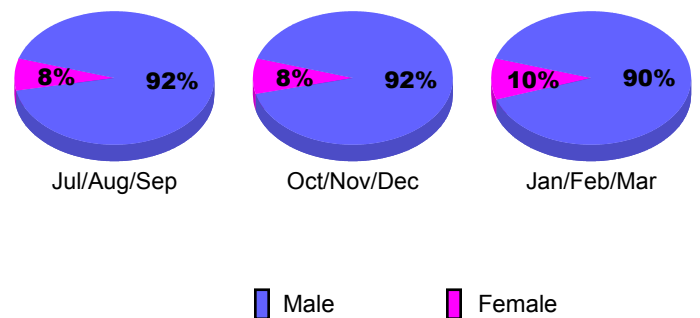

Gender Comparison 2008-2009