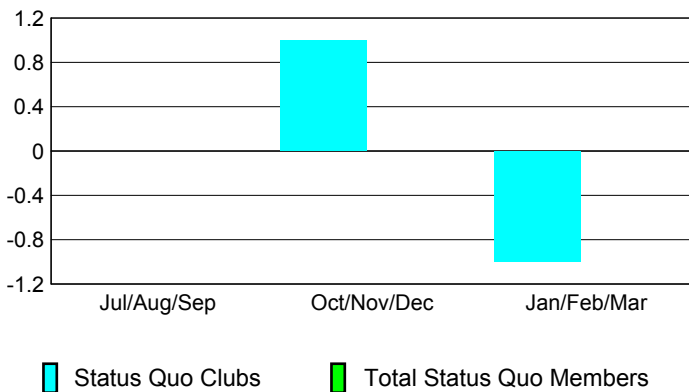

Club Results 2008-2009

Goal, New, Dropped, Gain/Loss

Comparison of Club Gain/Loss

Current Year Compared to the Previous Year

YTD Status Quo Clubs 2008-2009

Status Quo Clubs Compared to Status Quo Members

MEMBERSHIP