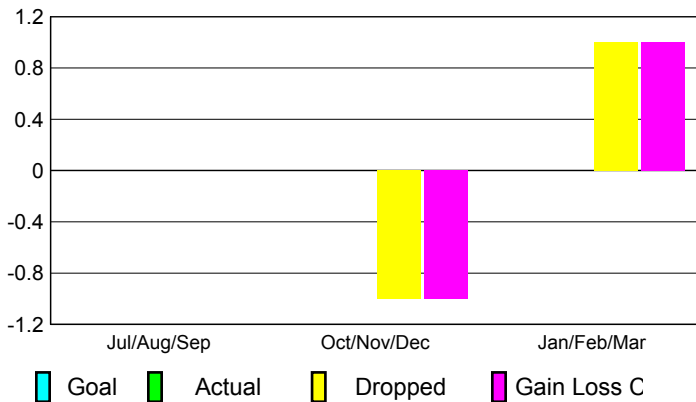

2008-2009 GMT Quarterly Report for District (or Undistricted) **District 335 C**

GMT: **Junichi Takata**

Location: **JAPAN**

GMT CA: **5**

CLUBS

Club Results 2008-2009

Clubs 2007-2008

Month	New Club Goal	Actual New Clubs	Actual Dropped Clubs	Gain/Loss of Clubs	Gain/Loss of Clubs
Jul/Aug/Sep	0	0	0	0	0
Oct/Nov/Dec	0	0	-1	-1	0
Jan/Feb/Mar	0	0	1	1	0
Totals	0	0	0	0	0

Club Results 2008-2009

Goal, New, Dropped, Gain/Loss