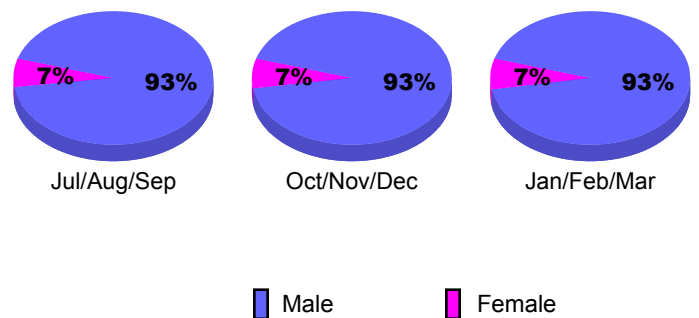

Gender Comparison 2008-2009