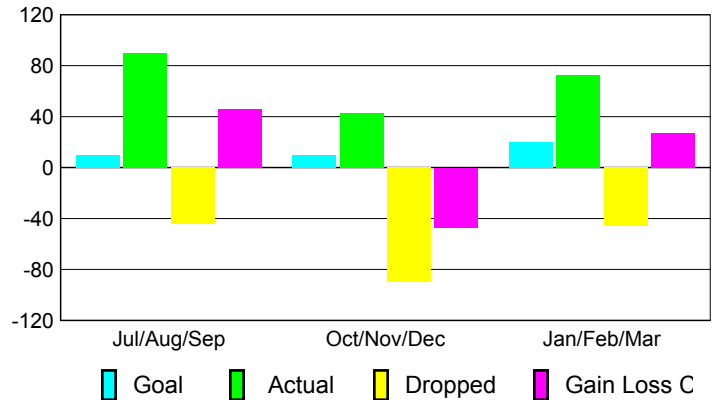

Membership Results 2008-2009

Goal, New, Dropped, Gain/Loss