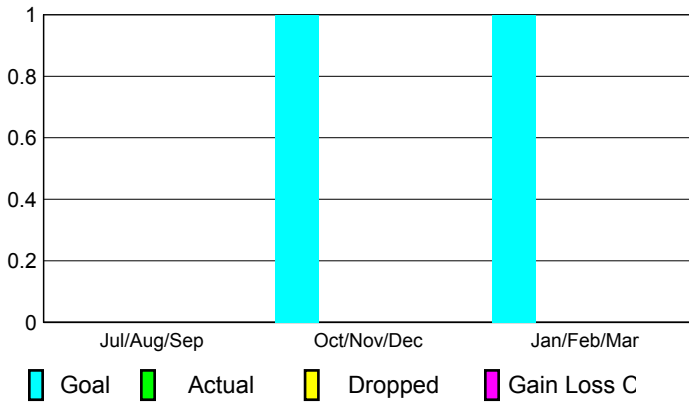

2008-2009 GMT Quarterly Report for District (or Undistricted) **District 336 B**

GMT: **Junichi Takata**

Location: **JAPAN**

GMT CA: **5**

CLUBS

Club Results 2008-2009

Clubs 2007-2008

Month	New Club	Actual New	Actual Dropped	Gain/Loss of	Gain/Loss of
	Goal	New Clubs	Dropped Clubs	Clubs	Clubs
Jul/Aug/Sep	0	0	0	0	0
Oct/Nov/Dec	1	0	0	0	-2
Jan/Feb/Mar	1	0	0	0	0
Totals	2	0	0	0	-2

Club Results 2008-2009

Goal, New, Dropped, Gain/Loss