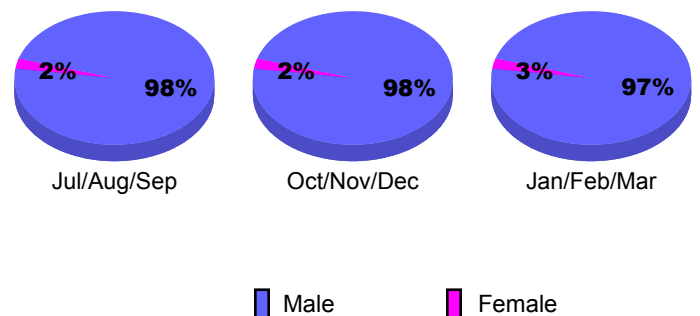

Gender Comparison 2008-2009