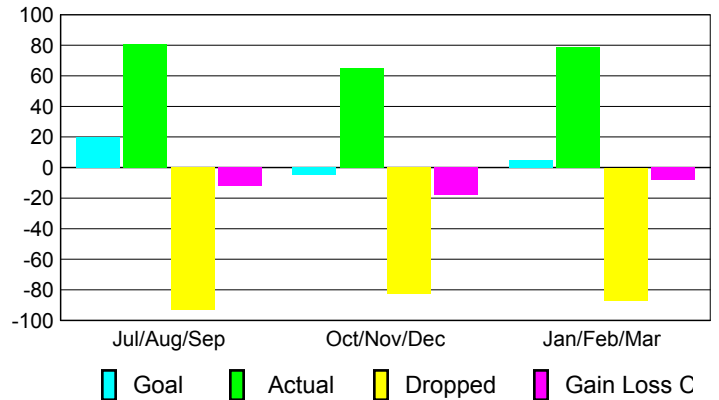

Membership Results 2008-2009

Goal, New, Dropped, Gain/Loss