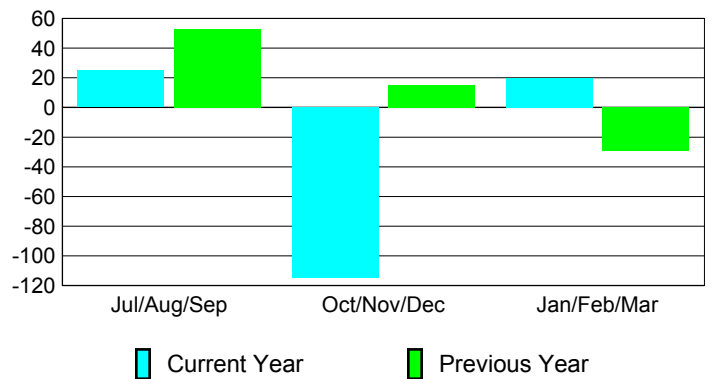

Comparison of Membership Gain/Loss

Current Year Compared to the Previous Year