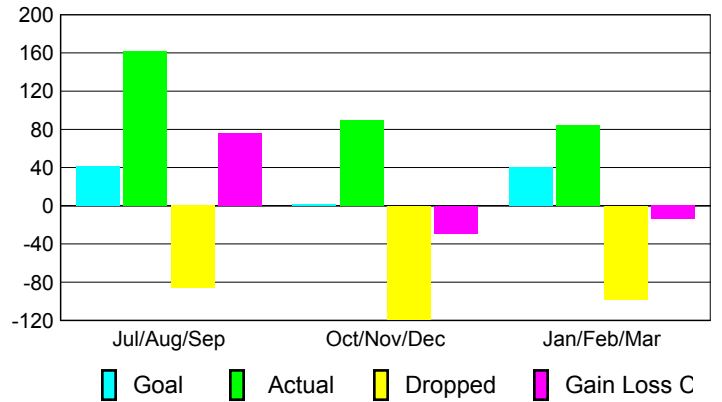

Membership Results 2008-2009

Goal, New, Dropped, Gain/Loss