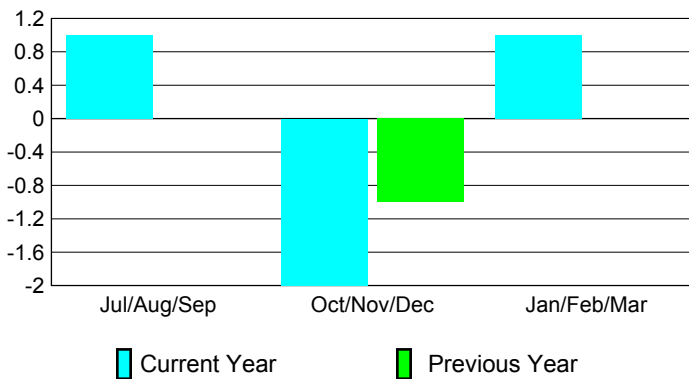

Comparison of Club Gain/Loss

Current Year Compared to the Previous Year