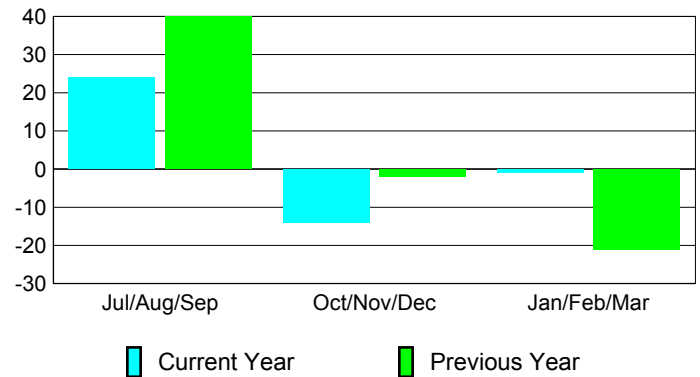

Comparison of Membership Gain/Loss

Current Year Compared to the Previous Year