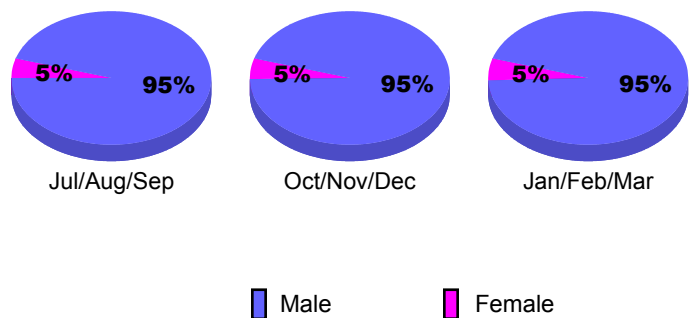

Gender Comparison 2008-2009