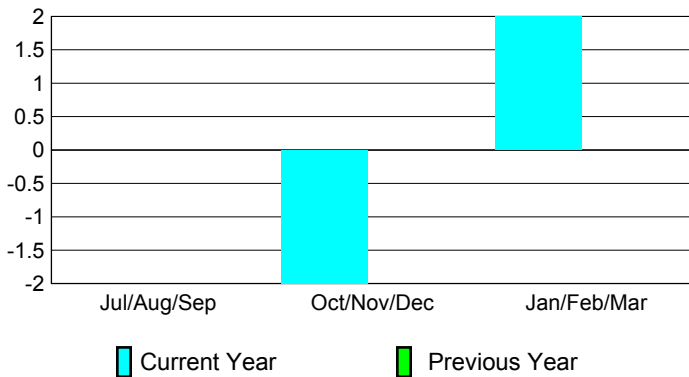

Comparison of Club Gain/Loss

Current Year Compared to the Previous Year