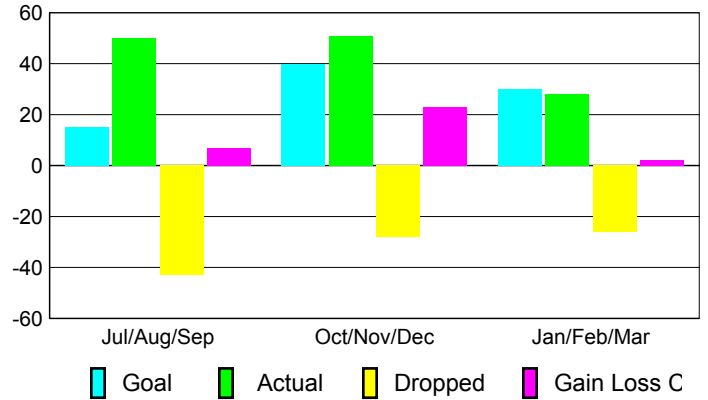

Membership Results 2008-2009

Goal, New, Dropped, Gain/Loss