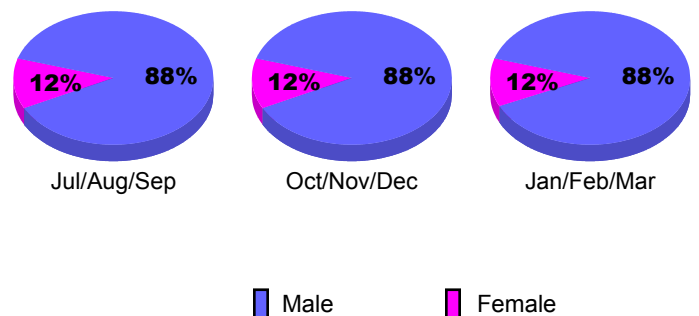

Gender Comparison 2008-2009