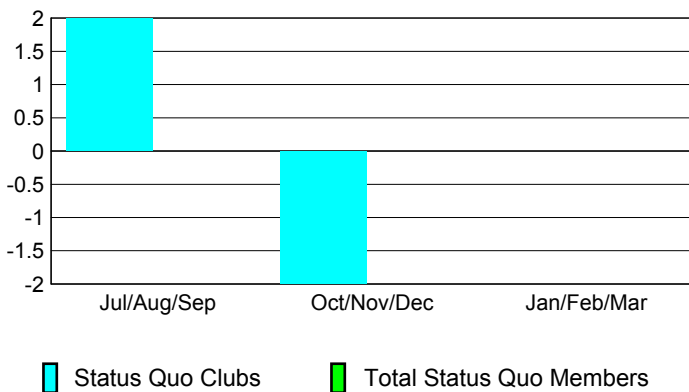

GMT: **Junichi Takata**

Location: **JAPAN**

GMT CA: **5**

CLUBS

Club Results 2008-2009

Clubs 2007-2008

Month	New Club Goal	Actual New Clubs	Actual Dropped Clubs	Gain/Loss of Clubs	Gain/Loss of Clubs
Jul/Aug/Sep	0	0	0	0	0
Oct/Nov/Dec	0	0	-2	-2	0
Jan/Feb/Mar	0	0	2	2	1
Totals	0	0	0	0	1

Club Results 2008-2009

Goal, New, Dropped, Gain/Loss

Comparison of Club Gain/Loss

Current Year Compared to the Previous Year

YTD Status Quo Clubs 2008-2009

Status Quo Clubs Compared to Status Quo Members

MEMBERSHIP