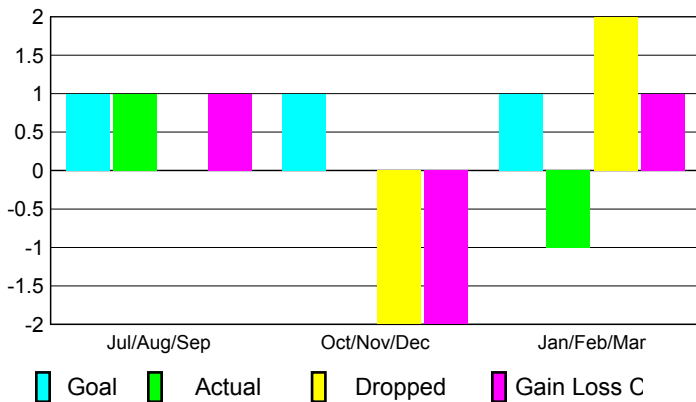

GMT: **Junichi Takata**

Location: **JAPAN**

GMT CA: **5**

CLUBS

Club Results 2008-2009

Clubs 2007-2008

Month	New Club Goal	Actual New Clubs	Actual Dropped Clubs	Gain/Loss of Clubs	Gain/Loss of Clubs
Jul/Aug/Sep	1	1	0	1	0
Oct/Nov/Dec	1	0	-2	-2	-1
Jan/Feb/Mar	1	-1	2	1	0
Totals	3	0	0	0	-1

Club Results 2008-2009

Goal, New, Dropped, Gain/Loss

Comparison of Club Gain/Loss

Current Year Compared to the Previous Year

YTD Status Quo Clubs 2008-2009

Status Quo Clubs Compared to Status Quo Members

MEMBERSHIP