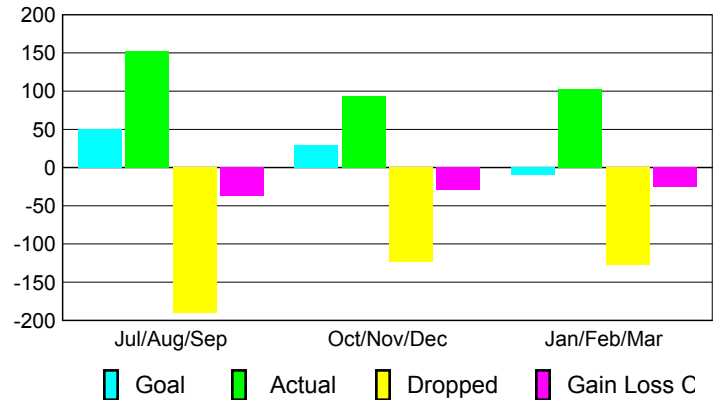

Membership Results 2008-2009

Goal, New, Dropped, Gain/Loss