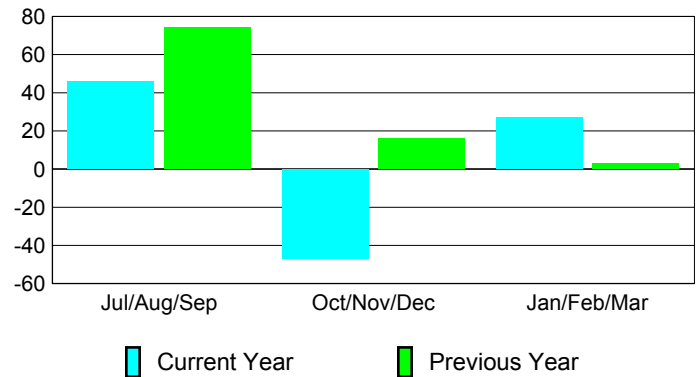

Comparison of Membership Gain/Loss

Current Year Compared to the Previous Year