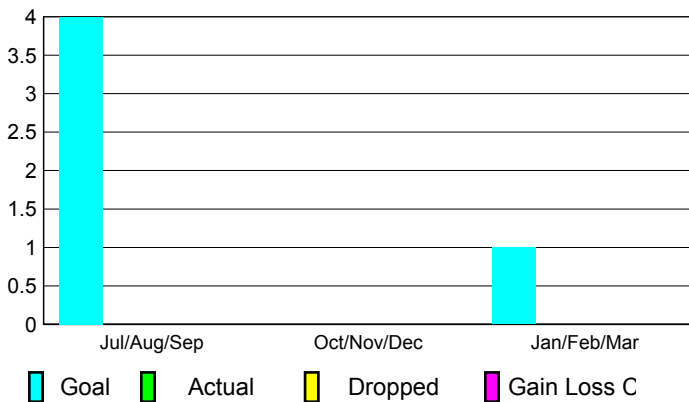

GMT: **Junichi Takata**

Location: **JAPAN**

GMT CA: **5**

CLUBS

Club Results 2008-2009

Clubs 2007-2008

Month	New Club Goal	Actual New Clubs	Actual Dropped Clubs	Gain/Loss of Clubs	Gain/Loss of Clubs
Jul/Aug/Sep	4	0	0	0	0
Oct/Nov/Dec	0	0	0	0	0
Jan/Feb/Mar	1	0	0	0	0
Totals	5	0	0	0	0

Club Results 2008-2009

Goal, New, Dropped, Gain/Loss

Comparison of Club Gain/Loss

Current Year Compared to the Previous Year

YTD Status Quo Clubs 2008-2009

Status Quo Clubs Compared to Status Quo Members

MEMBERSHIP