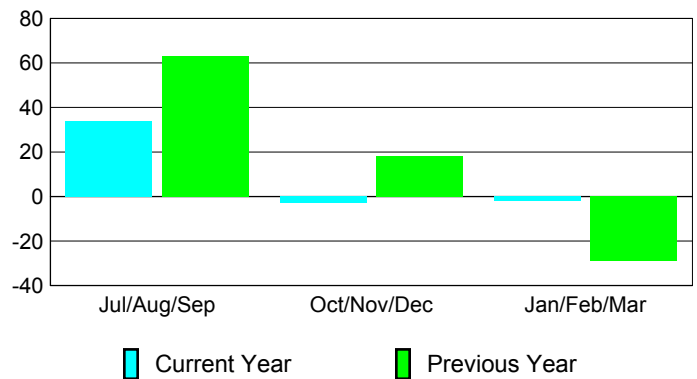

Comparison of Membership Gain/Loss

Current Year Compared to the Previous Year