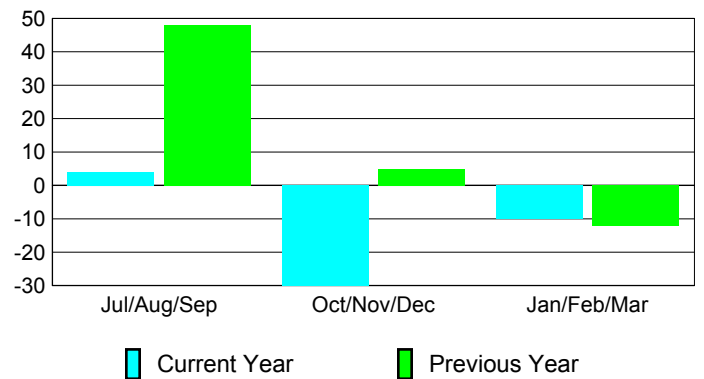

Comparison of Membership Gain/Loss

Current Year Compared to the Previous Year