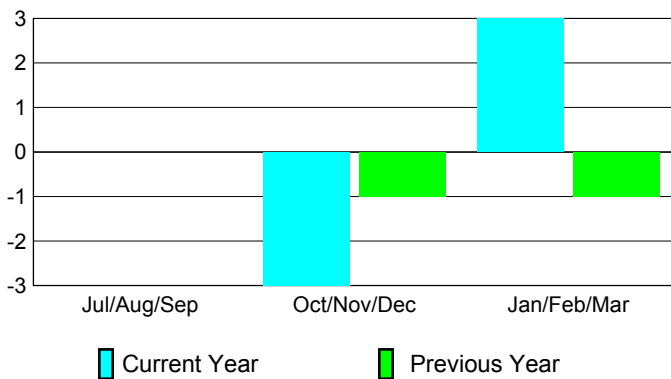

Comparison of Club Gain/Loss

Current Year Compared to the Previous Year