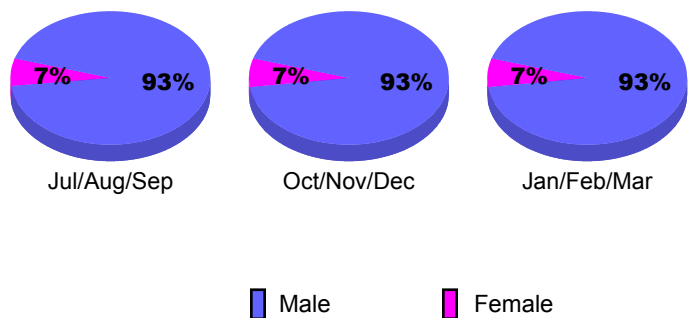

Gender Comparison 2008-2009