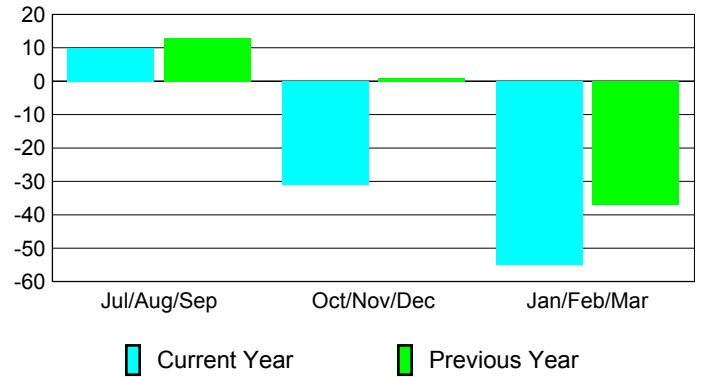

Comparison of Membership Gain/Loss

Current Year Compared to the Previous Year