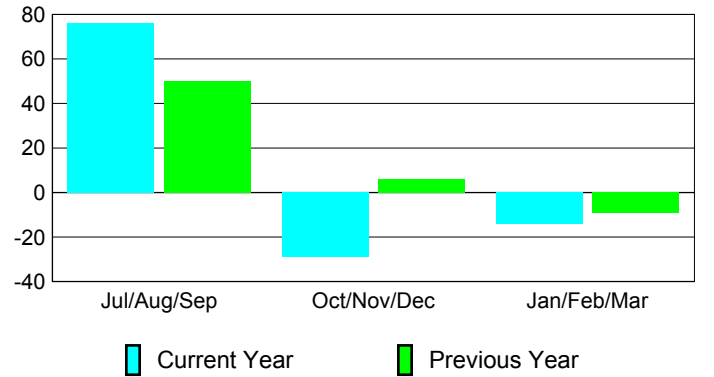

Comparison of Membership Gain/Loss

Current Year Compared to the Previous Year