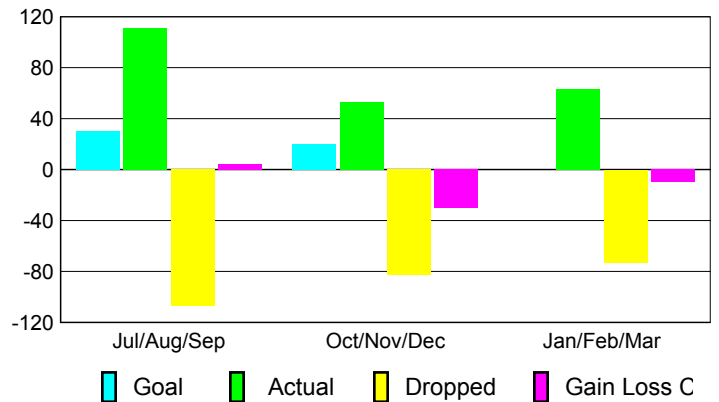

Membership Results 2008-2009

Goal, New, Dropped, Gain/Loss