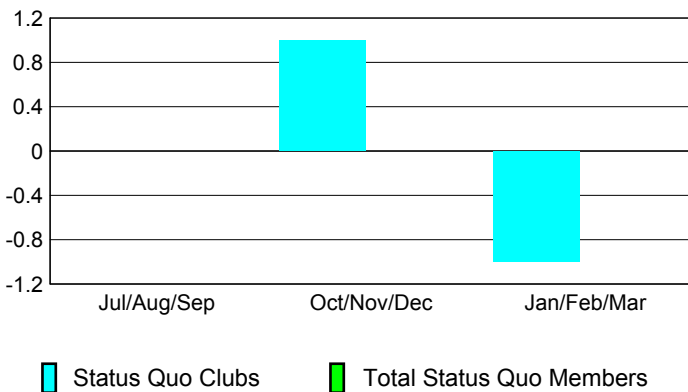

YTD Status Quo Clubs 2008-2009

Status Quo Clubs Compared to Status Quo Members