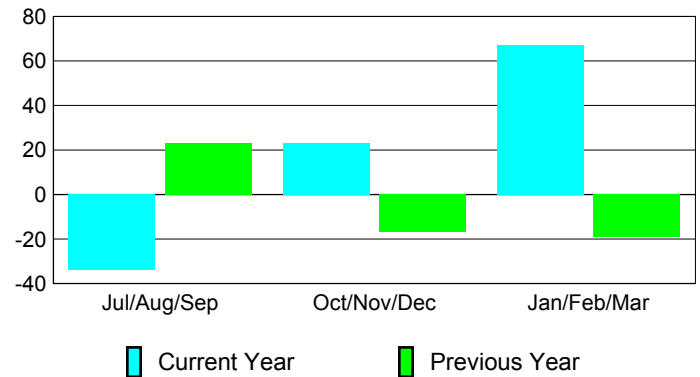

Comparison of Membership Gain/Loss

Current Year Compared to the Previous Year