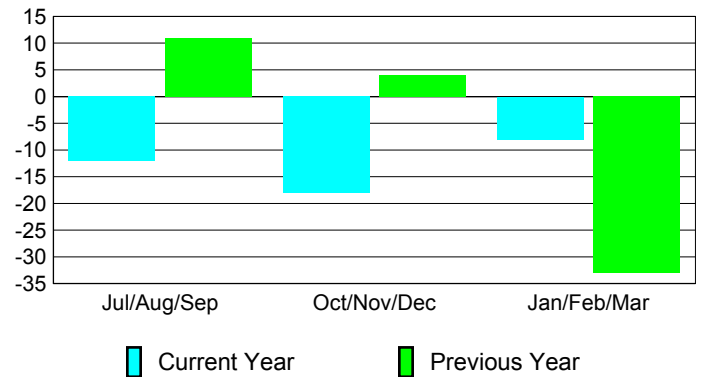

Comparison of Membership Gain/Loss

Current Year Compared to the Previous Year