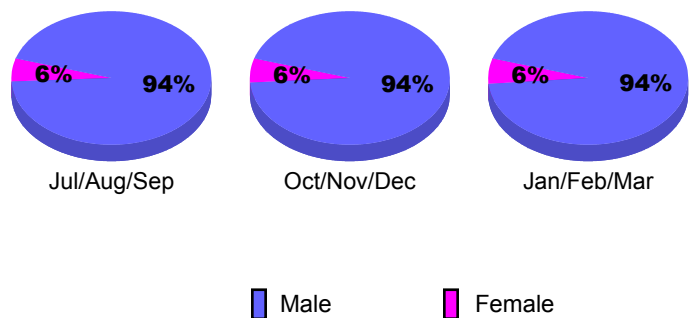

Gender Comparison 2008-2009