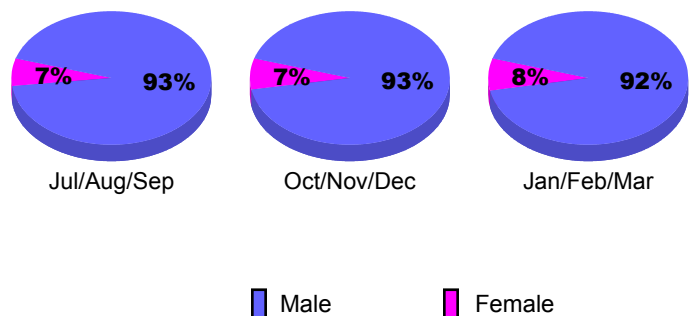

Gender Comparison 2008-2009