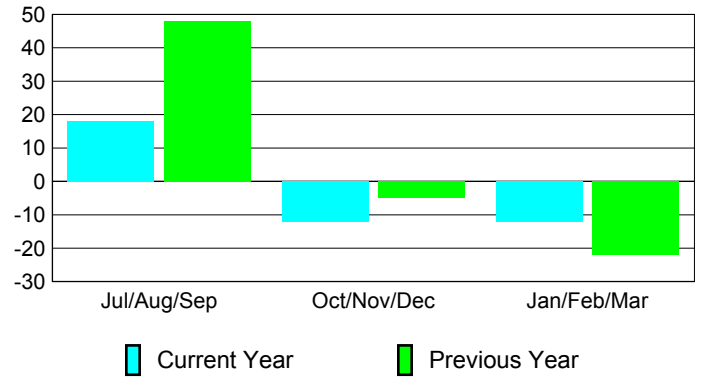

Membership Results 2008-2009

Goal, New, Dropped, Gain/Loss

Comparison of Club Gain/Loss

Current Year Compared to the Previous Year

Comparison of Membership Gain/Loss

Current Year Compared to the Previous Year