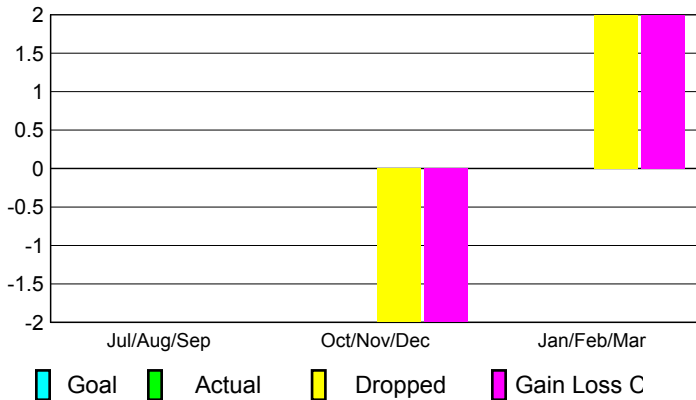

2008-2009 GMT Quarterly Report for District (or Undistricted) **District 336 D**

GMT: **Junichi Takata**

Location: **JAPAN**

GMT CA: **5**

CLUBS

Club Results 2008-2009

Clubs 2007-2008

Month	New Club Goal	Actual New Clubs	Actual Dropped Clubs	Gain/Loss of Clubs	Gain/Loss of Clubs
Jul/Aug/Sep	0	0	0	0	0
Oct/Nov/Dec	0	0	-2	-2	0
Jan/Feb/Mar	0	0	2	2	-2
Totals	0	0	0	0	-2

Club Results 2008-2009

Goal, New, Dropped, Gain/Loss