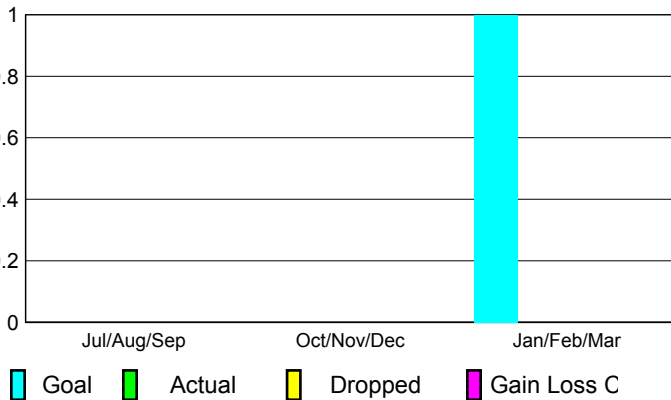

2008-2009 GMT Quarterly Report for District (or Undistricted) **District 335 A**

GMT: **Junichi Takata**

Location: **JAPAN**

GMT CA: **5**

CLUBS

Club Results 2008-2009

Clubs 2007-2008

Month	New Club	Actual New	Actual Dropped	Gain/Loss of	Gain/Loss of
	Goal	New Clubs	Dropped Clubs	Clubs	Clubs
Jul/Aug/Sep	0	0	0	0	1
Oct/Nov/Dec	0	0	0	0	0
Jan/Feb/Mar	1	0	0	0	1
Totals	1	0	0	0	2

Club Results 2008-2009

Goal, New, Dropped, Gain/Loss