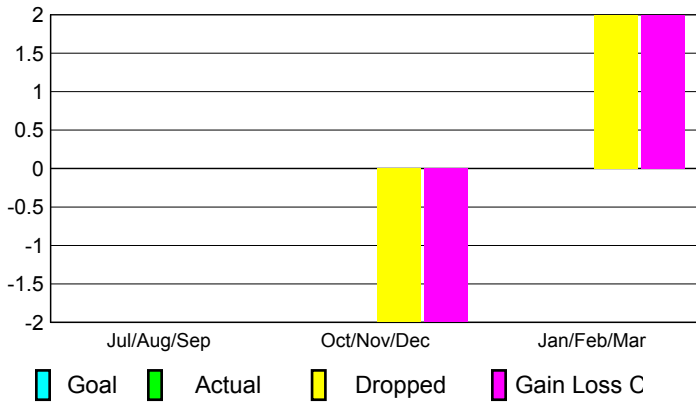

2008-2009 GMT Quarterly Report for District (or Undistricted) **District 337 A**

GMT: **Junichi Takata**

Location: **JAPAN**

GMT CA: **5**

CLUBS

Club Results 2008-2009

Clubs 2007-2008

Month	New Club Goal	Actual New Clubs	Actual Dropped Clubs	Gain/Loss of Clubs	Gain/Loss of Clubs
Jul/Aug/Sep	0	0	0	0	0
Oct/Nov/Dec	0	0	-2	-2	0
Jan/Feb/Mar	0	0	2	2	1
Totals	0	0	0	0	1

Club Results 2008-2009

Goal, New, Dropped, Gain/Loss