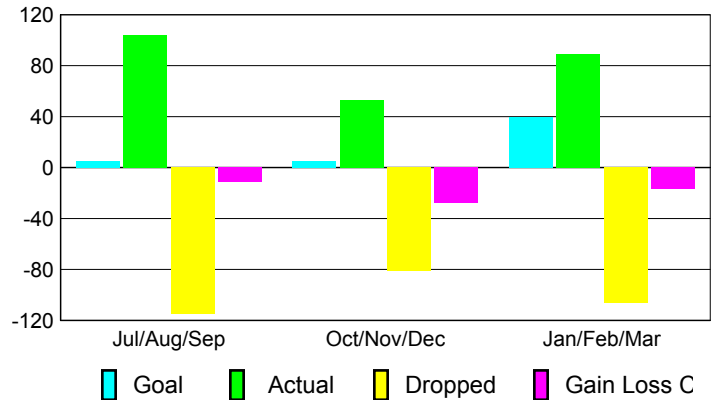

Membership Results 2008-2009

Goal, New, Dropped, Gain/Loss