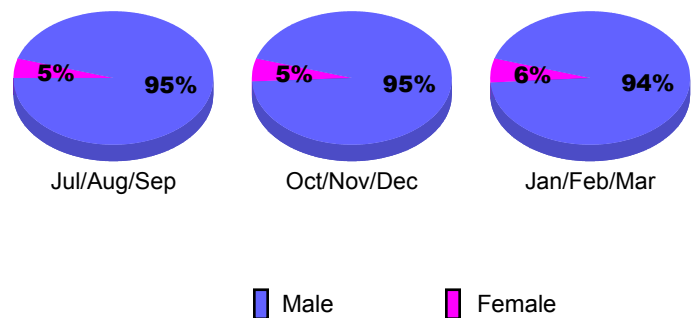

Gender Comparison 2008-2009