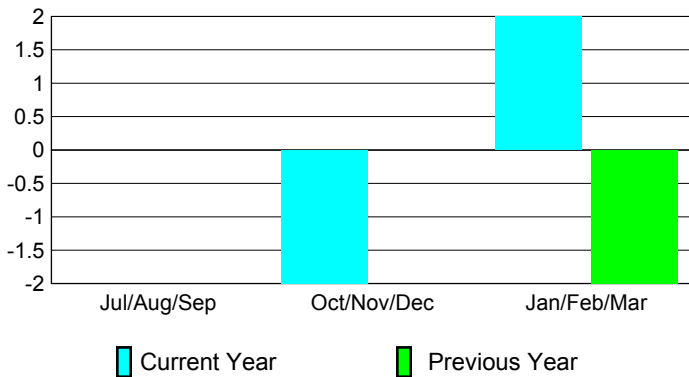

Comparison of Club Gain/Loss

Current Year Compared to the Previous Year