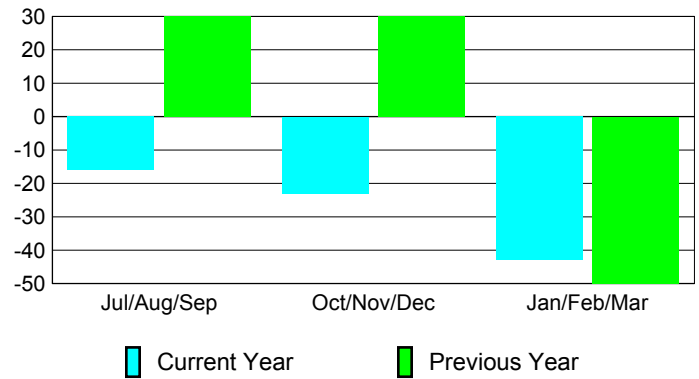

Comparison of Membership Gain/Loss

Current Year Compared to the Previous Year