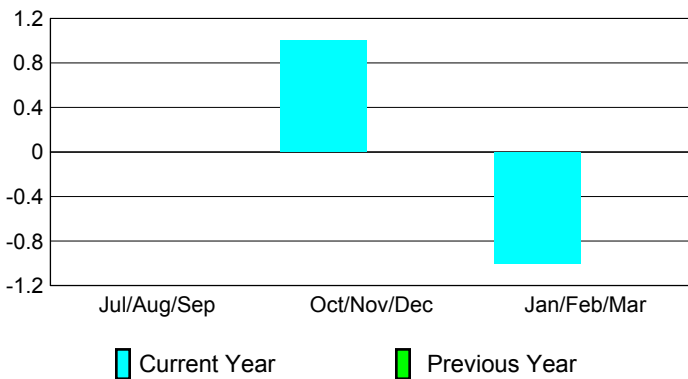

Comparison of Club Gain/Loss

Current Year Compared to the Previous Year