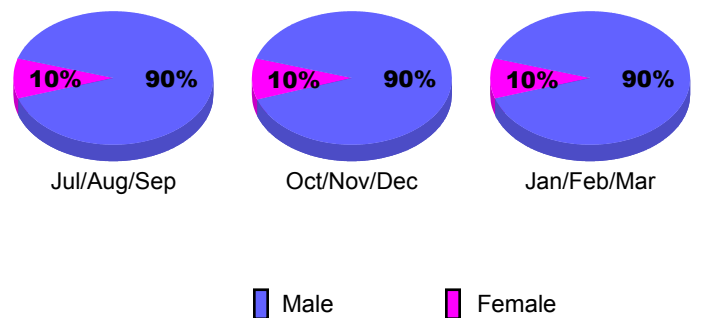

Gender Comparison 2008-2009