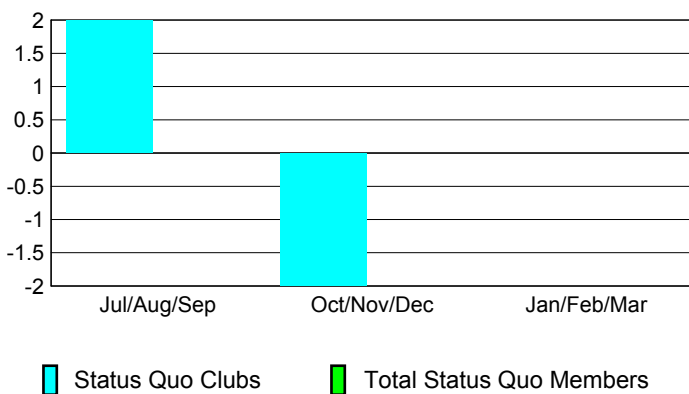

Club Results 2008-2009

Goal, New, Dropped, Gain/Loss

Comparison of Club Gain/Loss

Current Year Compared to the Previous Year

YTD Status Quo Clubs 2008-2009

Status Quo Clubs Compared to Status Quo Members

MEMBERSHIP