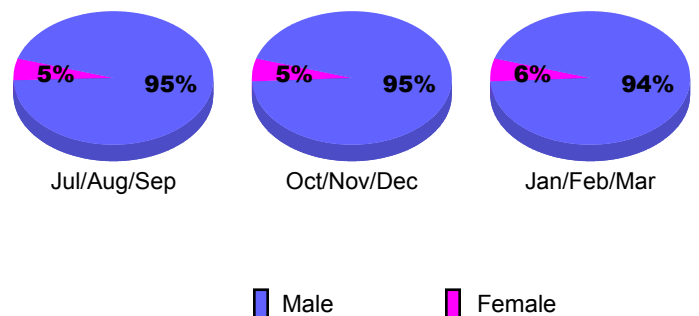

Gender Comparison 2008-2009