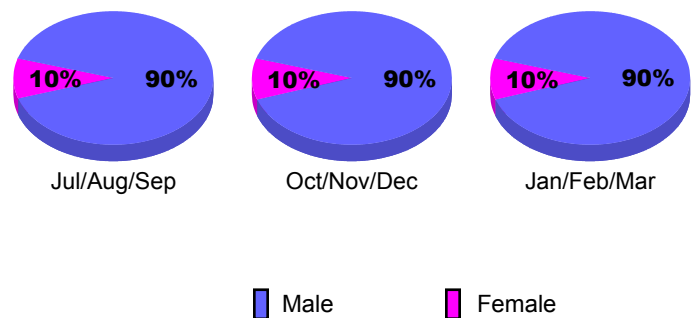

Gender Comparison 2008-2009