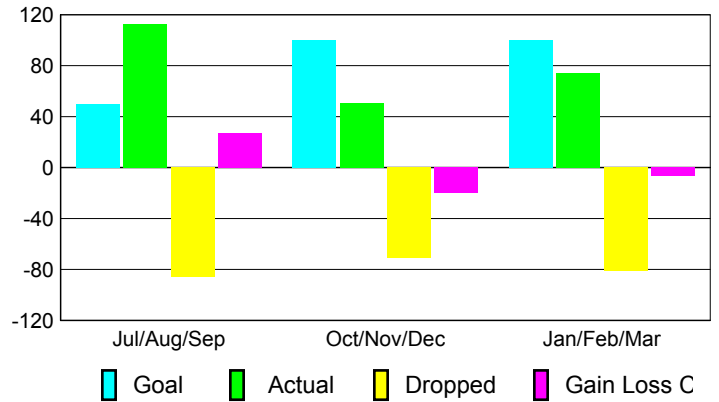

Membership Results 2008-2009

Goal, New, Dropped, Gain/Loss