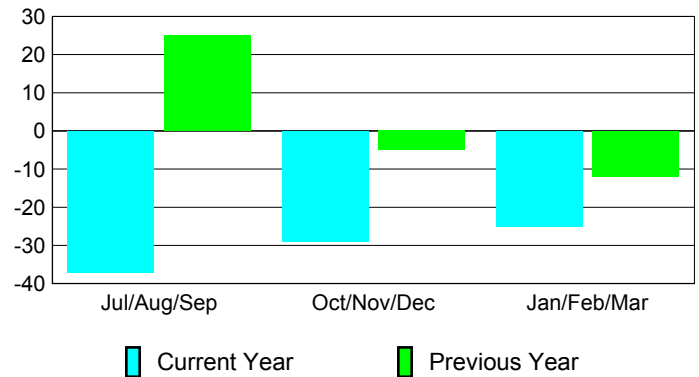

Comparison of Membership Gain/Loss

Current Year Compared to the Previous Year