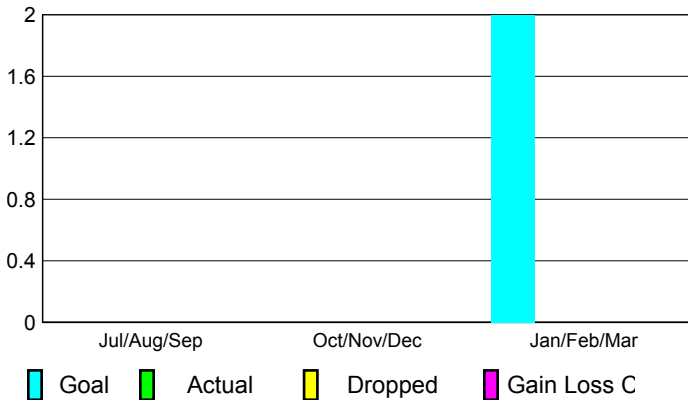

2008-2009 GMT Quarterly Report for District (or Undistricted) **District 337 D**

GMT: **Junichi Takata**

Location: **JAPAN**

GMT CA: **5**

CLUBS

Club Results 2008-2009

Clubs 2007-2008

Month	New Club	Actual New	Actual Dropped	Gain/Loss of	Gain/Loss of
	Goal	Clubs	Clubs	Clubs	Clubs
Jul/Aug/Sep	0	0	0	0	0
Oct/Nov/Dec	0	0	0	0	0
Jan/Feb/Mar	2	0	0	0	0
Totals	2	0	0	0	0

Club Results 2008-2009

Goal, New, Dropped, Gain/Loss