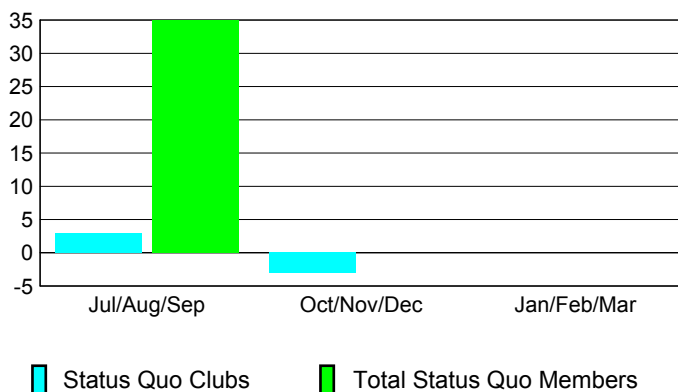

GMT: **Junichi Takata**

Location: **JAPAN**

GMT CA: **5**

CLUBS

Club Results 2008-2009

Clubs 2007-2008

Month	New Club Goal	Actual New Clubs	Actual Dropped Clubs	Gain/Loss of Clubs	Gain/Loss of Clubs
Jul/Aug/Sep	1	0	0	0	0
Oct/Nov/Dec	1	0	-3	-3	-1
Jan/Feb/Mar	1	0	3	3	-1
Totals	3	0	0	0	-2

Club Results 2008-2009

Goal, New, Dropped, Gain/Loss

Comparison of Club Gain/Loss

Current Year Compared to the Previous Year

YTD Status Quo Clubs 2008-2009

Status Quo Clubs Compared to Status Quo Members

MEMBERSHIP