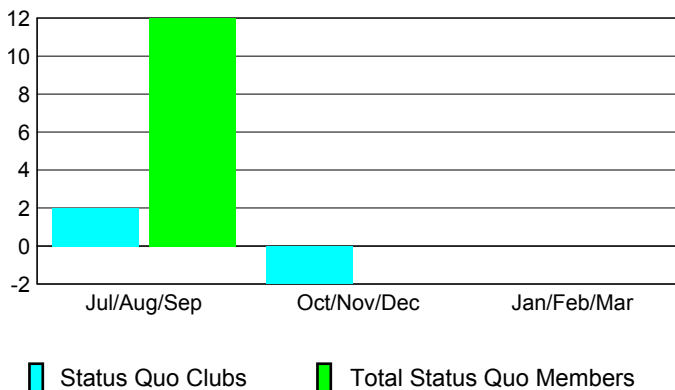

Club Results 2008-2009

Goal, New, Dropped, Gain/Loss

Comparison of Club Gain/Loss

Current Year Compared to the Previous Year

YTD Status Quo Clubs 2008-2009

Status Quo Clubs Compared to Status Quo Members

MEMBERSHIP