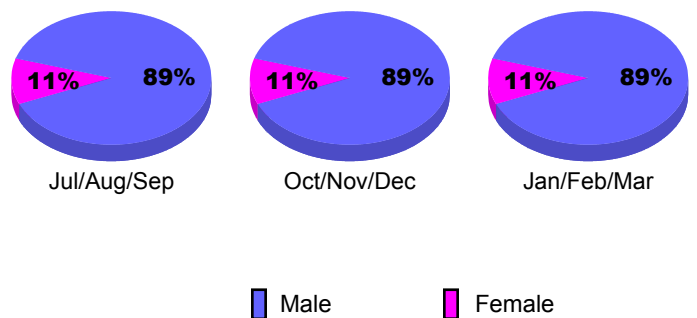

Gender Comparison 2008-2009