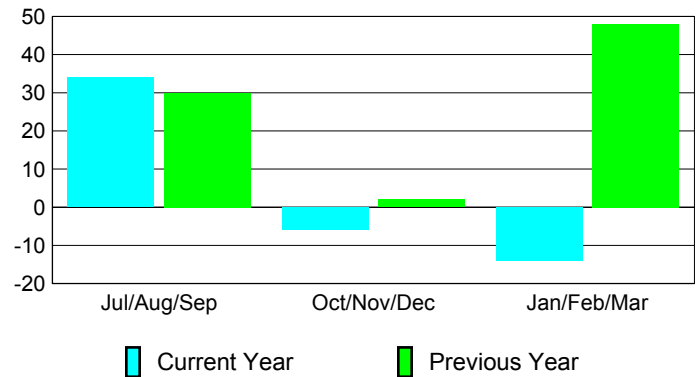

Comparison of Membership Gain/Loss

Current Year Compared to the Previous Year