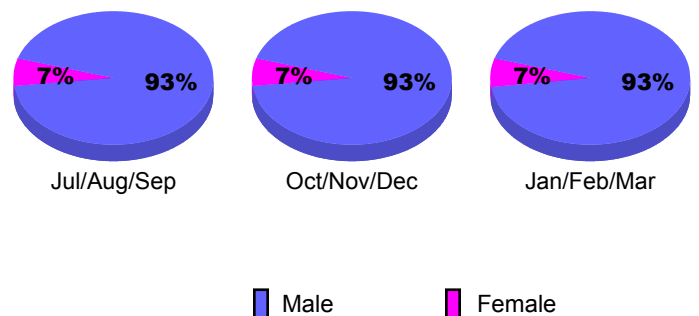

Gender Comparison 2008-2009