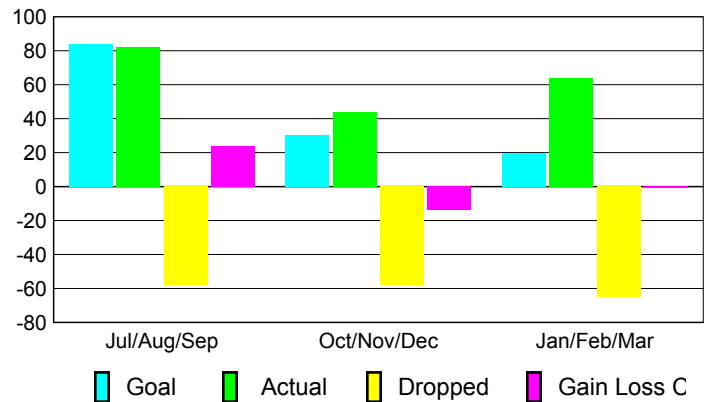

Membership Results 2008-2009

Goal, New, Dropped, Gain/Loss