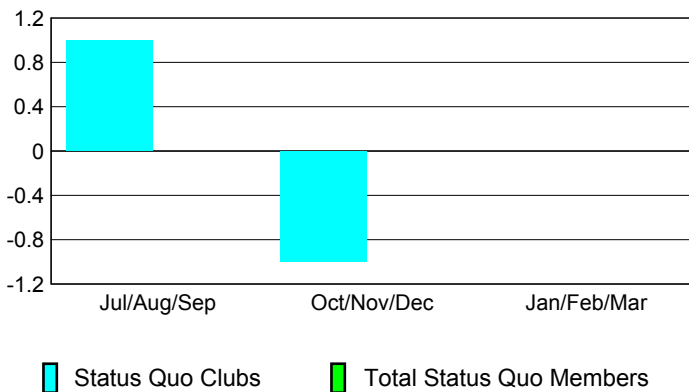

Club Results 2008-2009

Goal, New, Dropped, Gain/Loss

Comparison of Club Gain/Loss

Current Year Compared to the Previous Year

YTD Status Quo Clubs 2008-2009

Status Quo Clubs Compared to Status Quo Members

MEMBERSHIP

Membership Results 2008-2009

Membership 2007-2008

Month	Net Memb Goal	Actual New Memb	Actual Dropped Memb	Gain/Loss of Memb	Gain/Loss of Memb
Jul/Aug/Sep	50	84	-50	34	30
Oct/Nov/Dec	50	86	-92	-6	2
Jan/Feb/Mar	50	67	-81	-14	48
Totals	150	237	-223	14	80