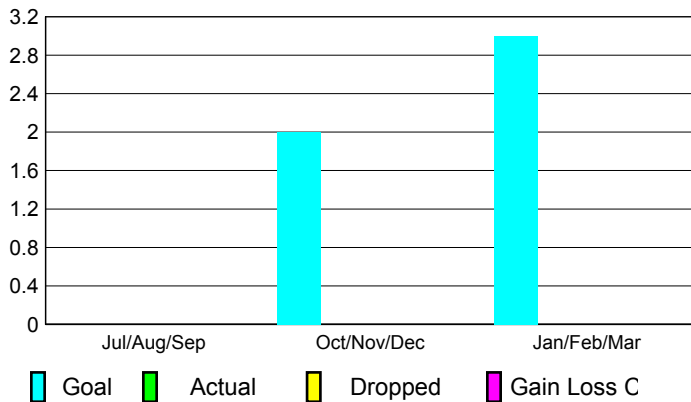

2008-2009 GMT Quarterly Report for District (or Undistricted) **District 335 D**

GMT: **Junichi Takata**

Location: **JAPAN**

GMT CA: **5**

CLUBS

Club Results 2008-2009

Clubs 2007-2008

Month	New Club Goal	Actual New Clubs	Actual Dropped Clubs	Gain/Loss of Clubs	Gain/Loss of Clubs
Jul/Aug/Sep	0	0	0	0	0
Oct/Nov/Dec	2	0	0	0	-3
Jan/Feb/Mar	3	0	0	0	0
Totals	5	0	0	0	-3

Club Results 2008-2009

Goal, New, Dropped, Gain/Loss