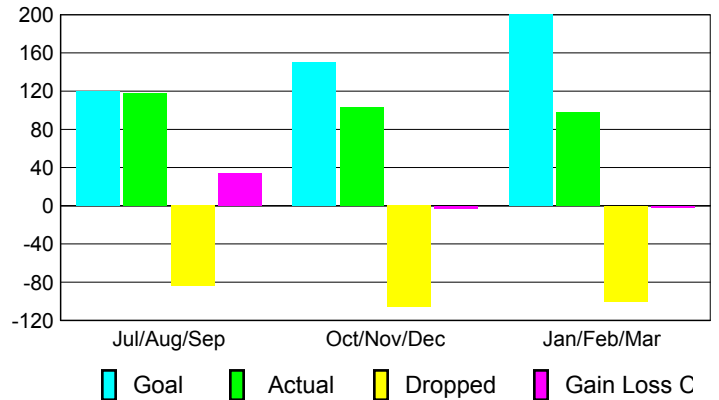

Membership Results 2008-2009

Goal, New, Dropped, Gain/Loss