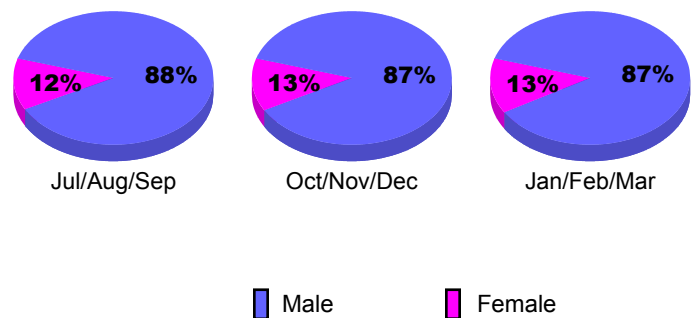

Gender Comparison 2008-2009