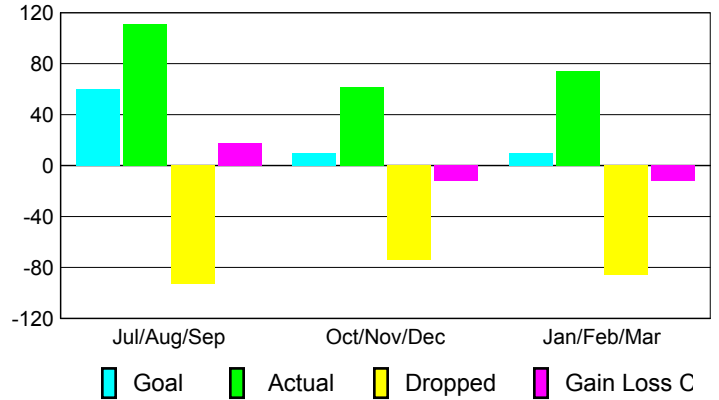

Membership Results 2008-2009

Goal, New, Dropped, Gain/Loss