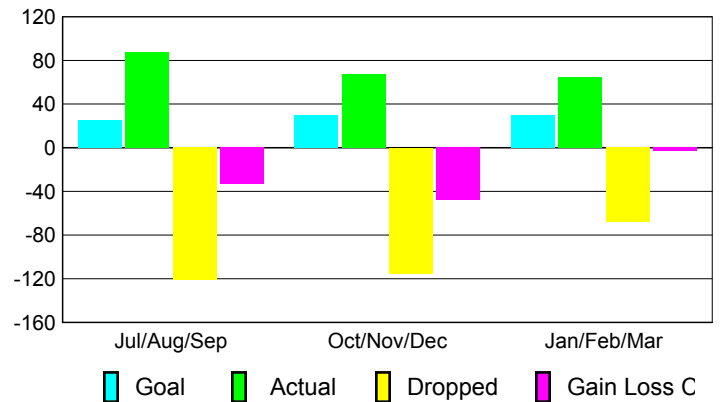

Membership Results 2008-2009

Goal, New, Dropped, Gain/Loss