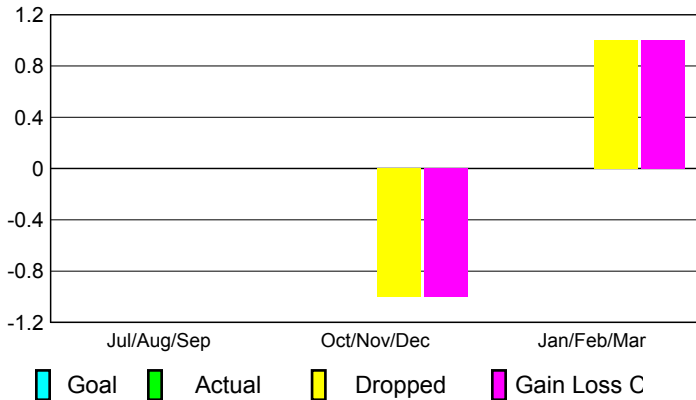

GMT: **Junichi Takata**

Location: **JAPAN**

GMT CA: **5**

CLUBS

Club Results 2008-2009

Clubs 2007-2008

Month	New Club Goal	Actual New Clubs	Actual Dropped Clubs	Gain/Loss of Clubs	Gain/Loss of Clubs
Jul/Aug/Sep	0	0	0	0	0
Oct/Nov/Dec	0	0	-1	-1	0
Jan/Feb/Mar	0	0	1	1	0
Totals	0	0	0	0	0

Club Results 2008-2009

Goal, New, Dropped, Gain/Loss

Comparison of Club Gain/Loss

Current Year Compared to the Previous Year

YTD Status Quo Clubs 2008-2009

Status Quo Clubs Compared to Status Quo Members

MEMBERSHIP