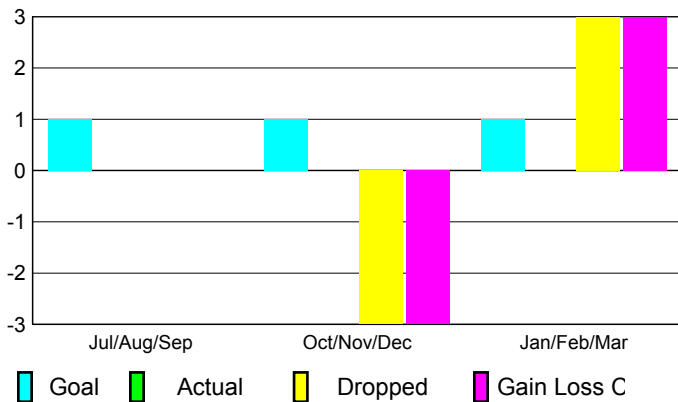

2008-2009 GMT Quarterly Report for District (or Undistricted) **District 337 B**

GMT: **Junichi Takata**

Location: **JAPAN**

GMT CA: **5**

CLUBS

Club Results 2008-2009

Clubs 2007-2008

Month	New Club Goal	Actual New Clubs	Actual Dropped Clubs	Gain/Loss of Clubs	Gain/Loss of Clubs
Jul/Aug/Sep	1	0	0	0	0
Oct/Nov/Dec	1	0	-3	-3	-1
Jan/Feb/Mar	1	0	3	3	-1
Totals	3	0	0	0	-2

Club Results 2008-2009

Goal, New, Dropped, Gain/Loss