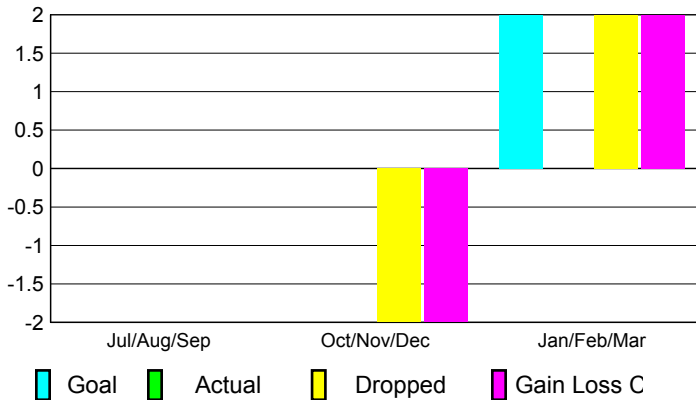

2008-2009 GMT Quarterly Report for District (or Undistricted) **District 337 C**

GMT: **Junichi Takata**

Location: **JAPAN**

GMT CA: **5**

CLUBS

Club Results 2008-2009

Clubs 2007-2008

Month	New Club Goal	Actual New Clubs	Actual Dropped Clubs	Gain/Loss of Clubs	Gain/Loss of Clubs
Jul/Aug/Sep	0	0	0	0	0
Oct/Nov/Dec	0	0	-2	-2	0
Jan/Feb/Mar	2	0	2	2	0
Totals	2	0	0	0	0

Club Results 2008-2009

Goal, New, Dropped, Gain/Loss