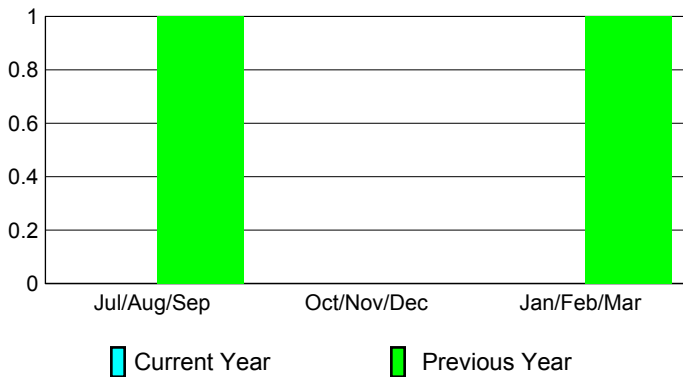

Comparison of Club Gain/Loss

Current Year Compared to the Previous Year