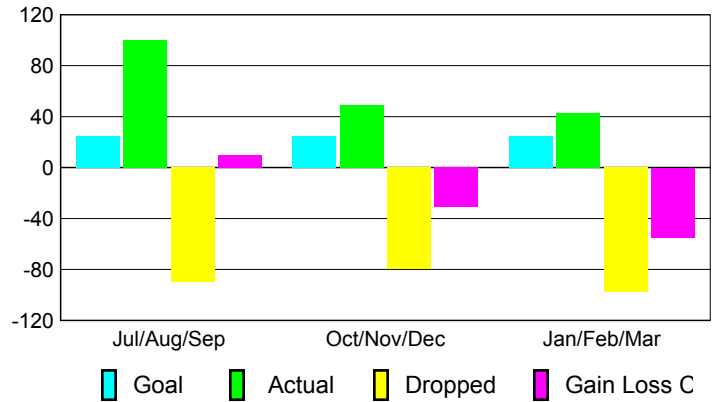

Membership Results 2008-2009

Goal, New, Dropped, Gain/Loss