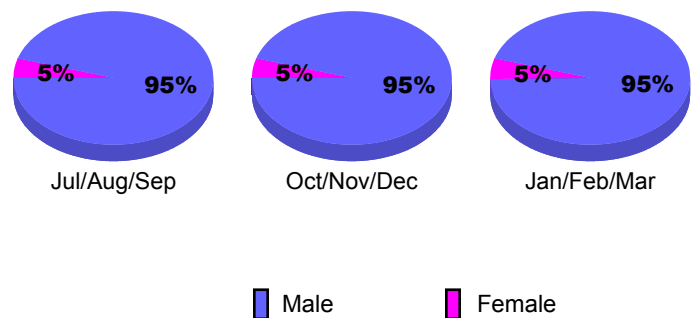

Gender Comparison 2008-2009