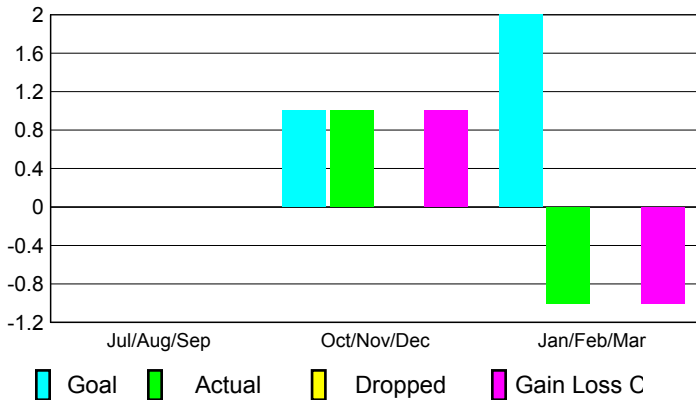

Club Results 2008-2009

Goal, New, Dropped, Gain/Loss

Comparison of Club Gain/Loss

Current Year Compared to the Previous Year

YTD Status Quo Clubs 2008-2009

Status Quo Clubs Compared to Status Quo Members

MEMBERSHIP