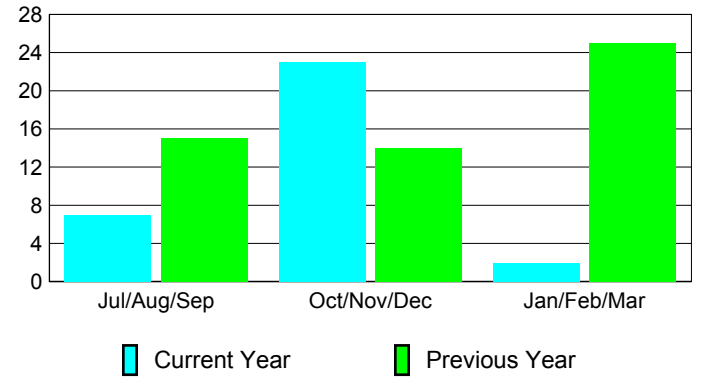

Comparison of Membership Gain/Loss

Current Year Compared to the Previous Year