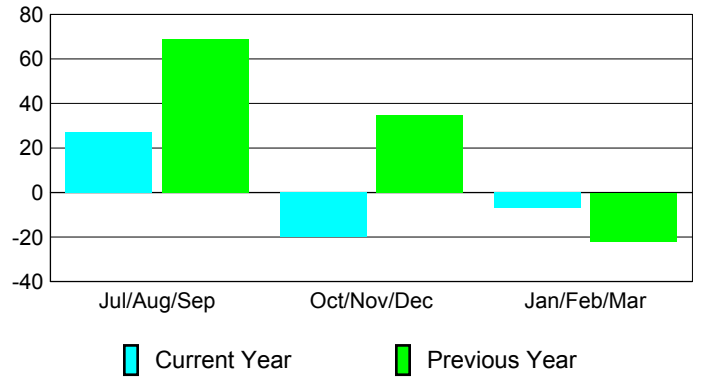

Comparison of Membership Gain/Loss

Current Year Compared to the Previous Year