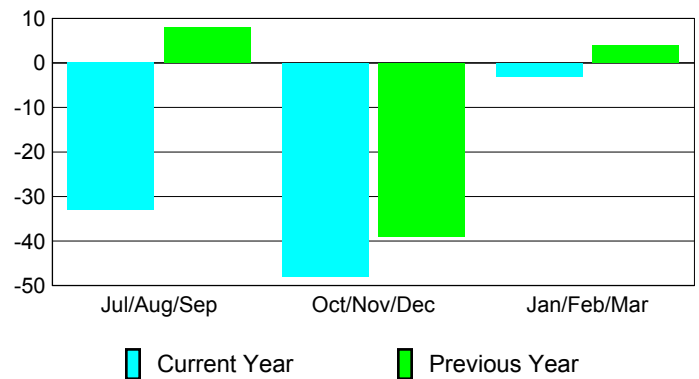

Comparison of Membership Gain/Loss

Current Year Compared to the Previous Year