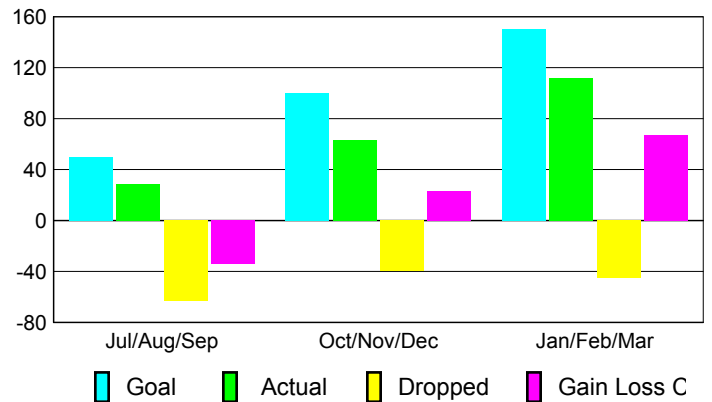

Membership Results 2008-2009

Goal, New, Dropped, Gain/Loss