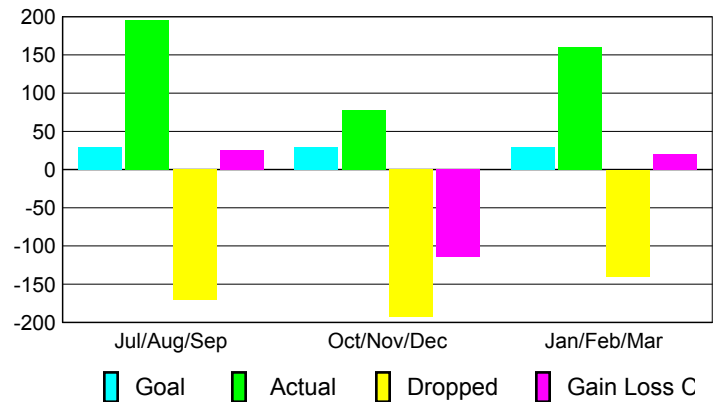

Membership Results 2008-2009

Goal, New, Dropped, Gain/Loss