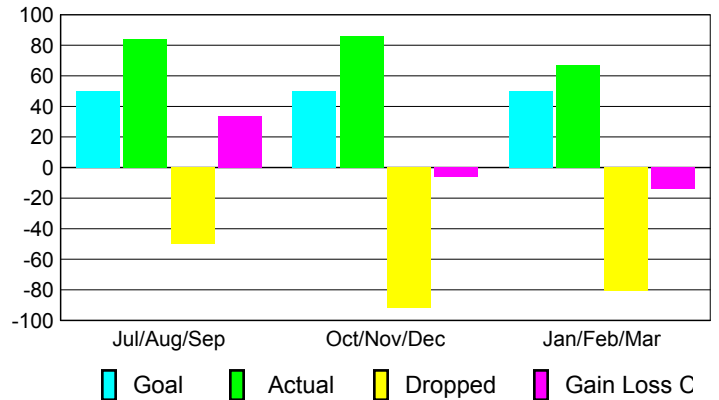

Membership Results 2008-2009

Goal, New, Dropped, Gain/Loss