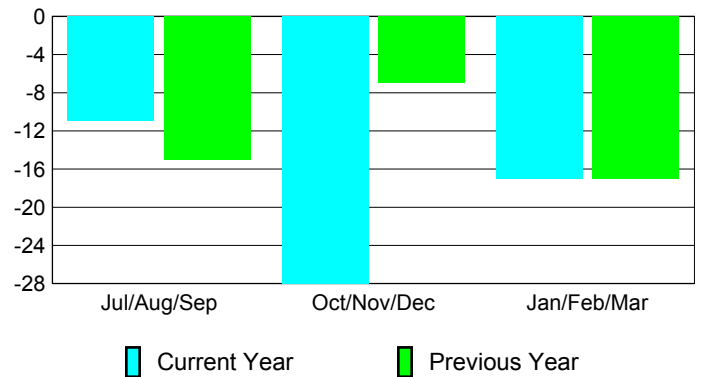

Comparison of Membership Gain/Loss

Current Year Compared to the Previous Year